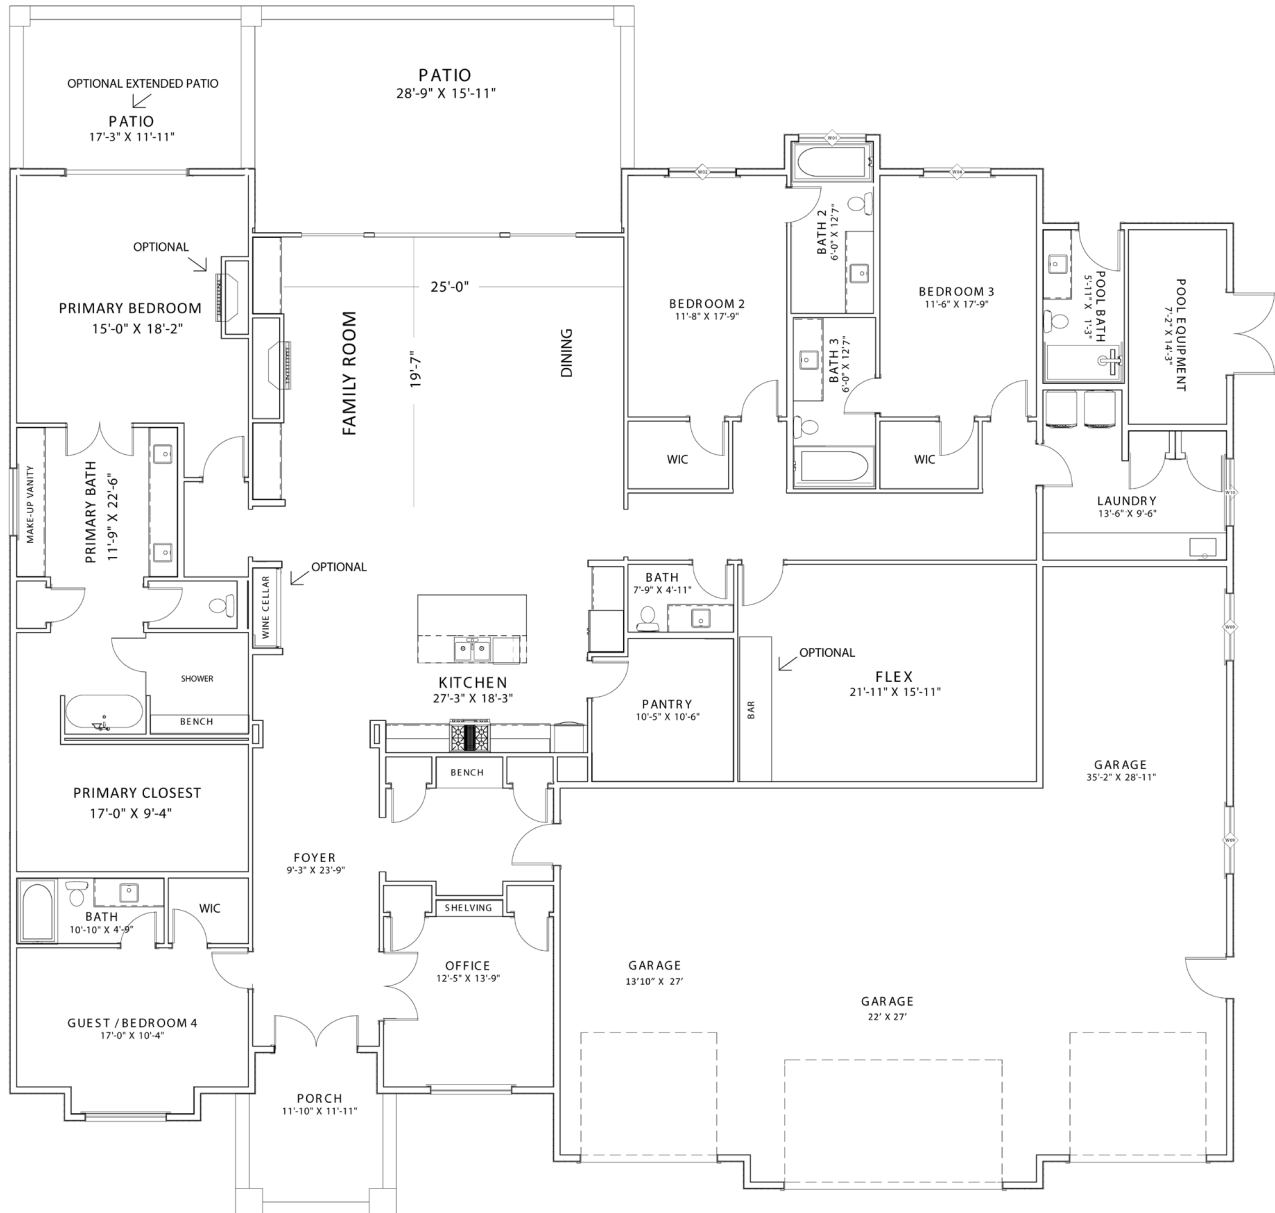

DRIVEN BY PASSION,
DEFINED BY EXCELLENCE.

 4,622	 5
SQ FT	BEDS
 5.5	 4
BATHS	GARAGE

Overture

SUITED BEDROOMS | SPA LIKE PRIMARY BATH | ENTERTAINERS HOME

Images may not directly relate to the floor plan. Images may contain upgrades.
For more information, contact us at 509.737.6226. or office@homesbyprodigy.com.

4,622 SQ FT

Images may not directly relate to the floor plan. Images may contain upgrades.
For more information, contact us at 509.737.6226. or office@homesbyprodigy.com.