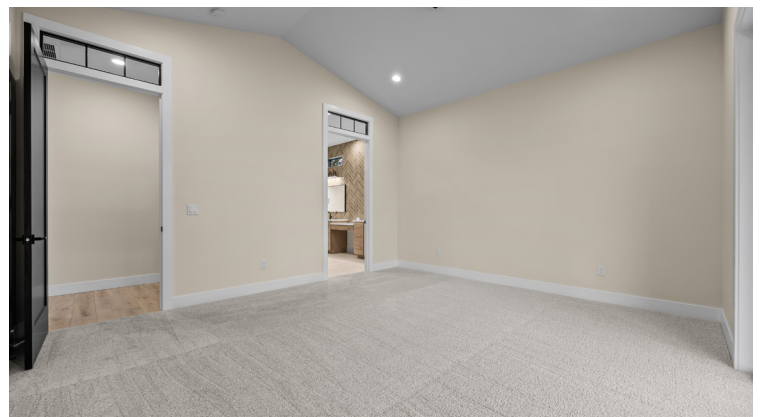

DRIVEN BY PASSION,
DEFINED BY EXCELLENCE.

 3,398	 4
SQ FT	BEDS
 3	 3
BATHS	GARAGE

Capri

LARGE BONUS WITH BATH | SPA LIKE PRIMARY BATH | VAULTED FAMILY

Images may not directly relate to the floor plan. Images may contain upgrades.
For more information, contact us at 509.737.6226. or office@homesbyprodigy.com.