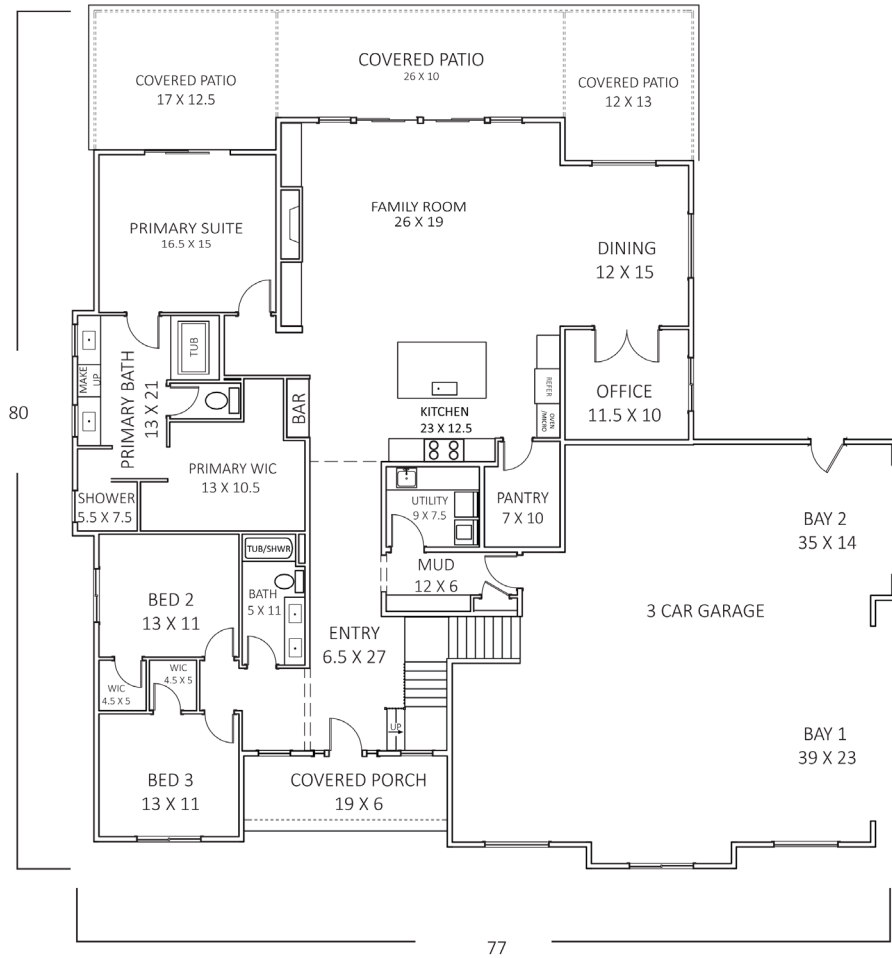

DRIVEN BY PASSION,
DEFINED BY EXCELLENCE.

 3,398	 4
SQ FT	BEDS
 3	 3
BATHS	GARAGE

Capri

LARGE BONUS WITH BATH | SPA LIKE PRIMARY BATH | VAULTED FAMILY

Images may not directly relate to the floor plan. Images may contain upgrades.
For more information, contact us at 509.737.6226. or office@homesbyprodigy.com.

MAIN 2,883 SF

BONUS 515 SF