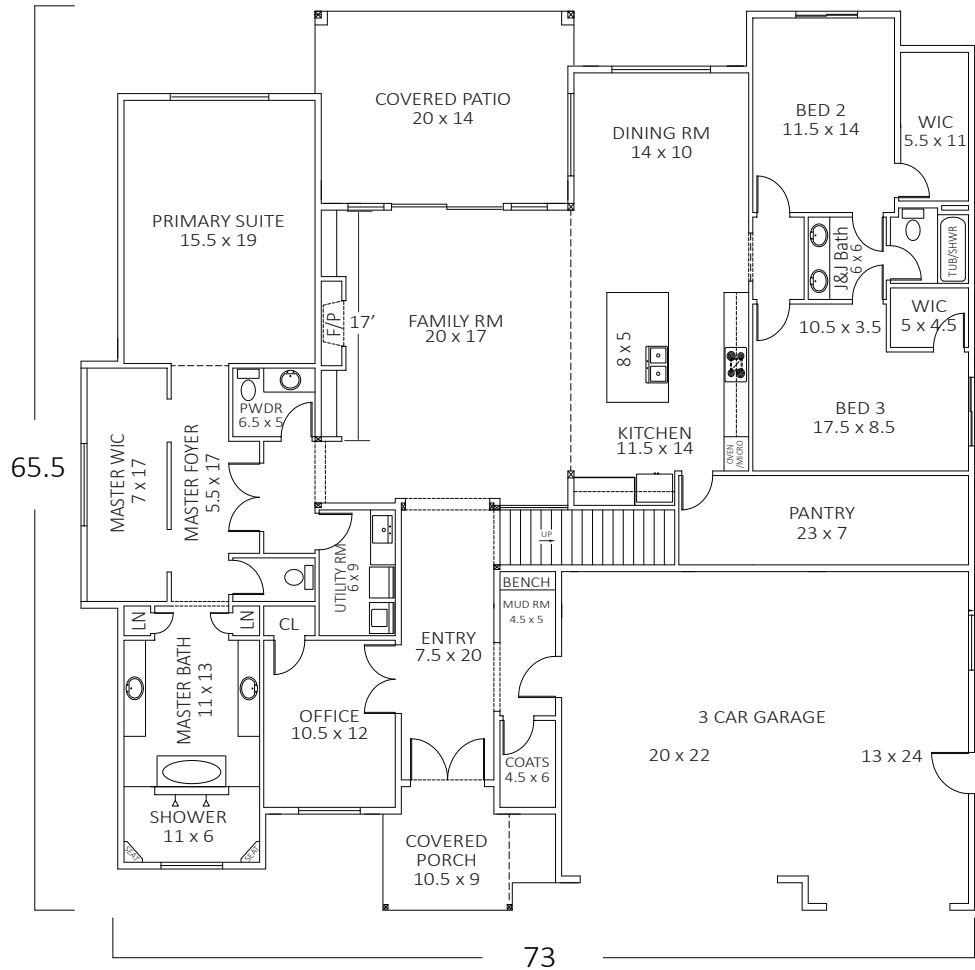

DRIVEN BY PASSION,
DEFINED BY EXCELLENCE.

 4,524	 5
SQ FT	BEDS
 3.5	 3
BATHS	GARAGE

Aria II

EXPANSIVE PRIMARY SUITE | SPA LIKE PRIMARY BATH | OPEN CONCEPT

Images may not directly relate to the floor plan. Images may contain upgrades.
For more information, contact us at 509.737.6226. or office@homesbyprodigy.com.

MAIN 2,620SF

SECOND 2,105 SF