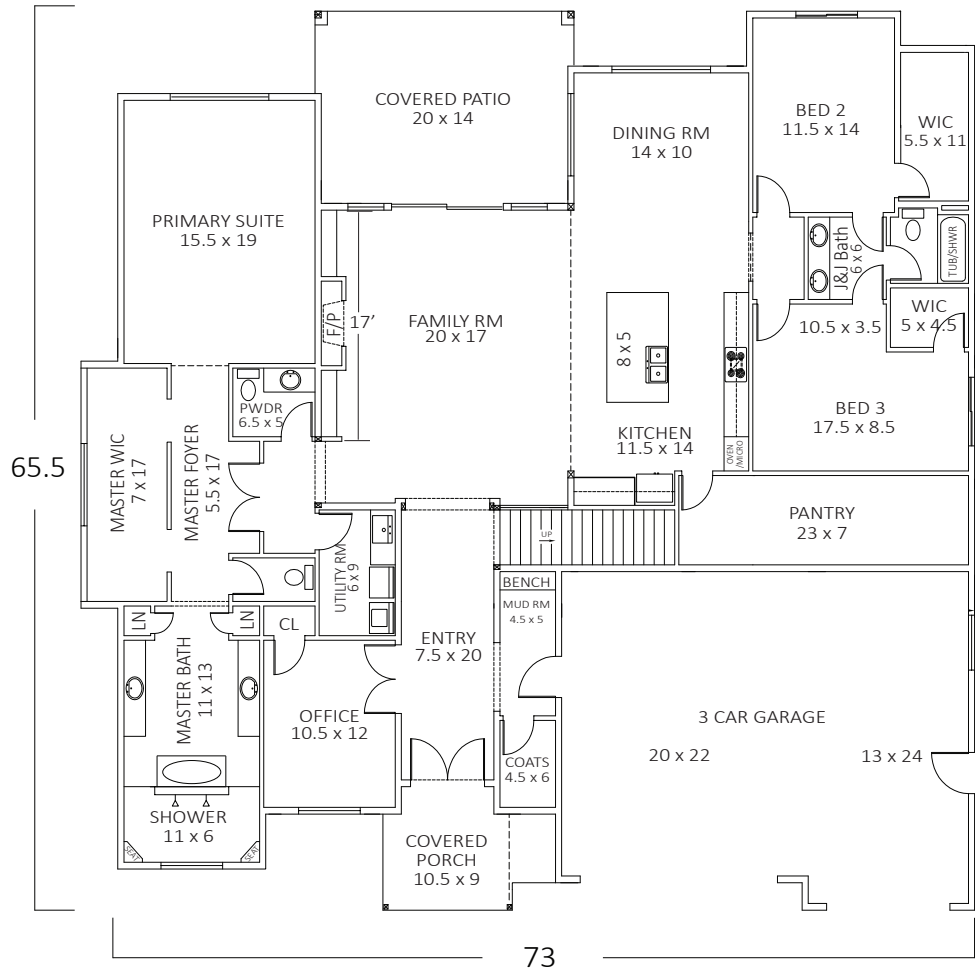

DRIVEN BY PASSION,
DEFINED BY EXCELLENCE.

 4,524	 5
SQ FT	BEDS
 3.5	 3
BATHS	GARAGE

Aria II

EXPANSIVE PRIMARY SUITE | SPA LIKE PRIMARY BATH | OPEN CONCEPT

Images may not directly relate to the floor plan. Images may contain upgrades.
For more information, contact us at 509.737.6226. or office@homesbyprodigy.com.

MAIN 3,076 SF

SECOND 1,448 SF