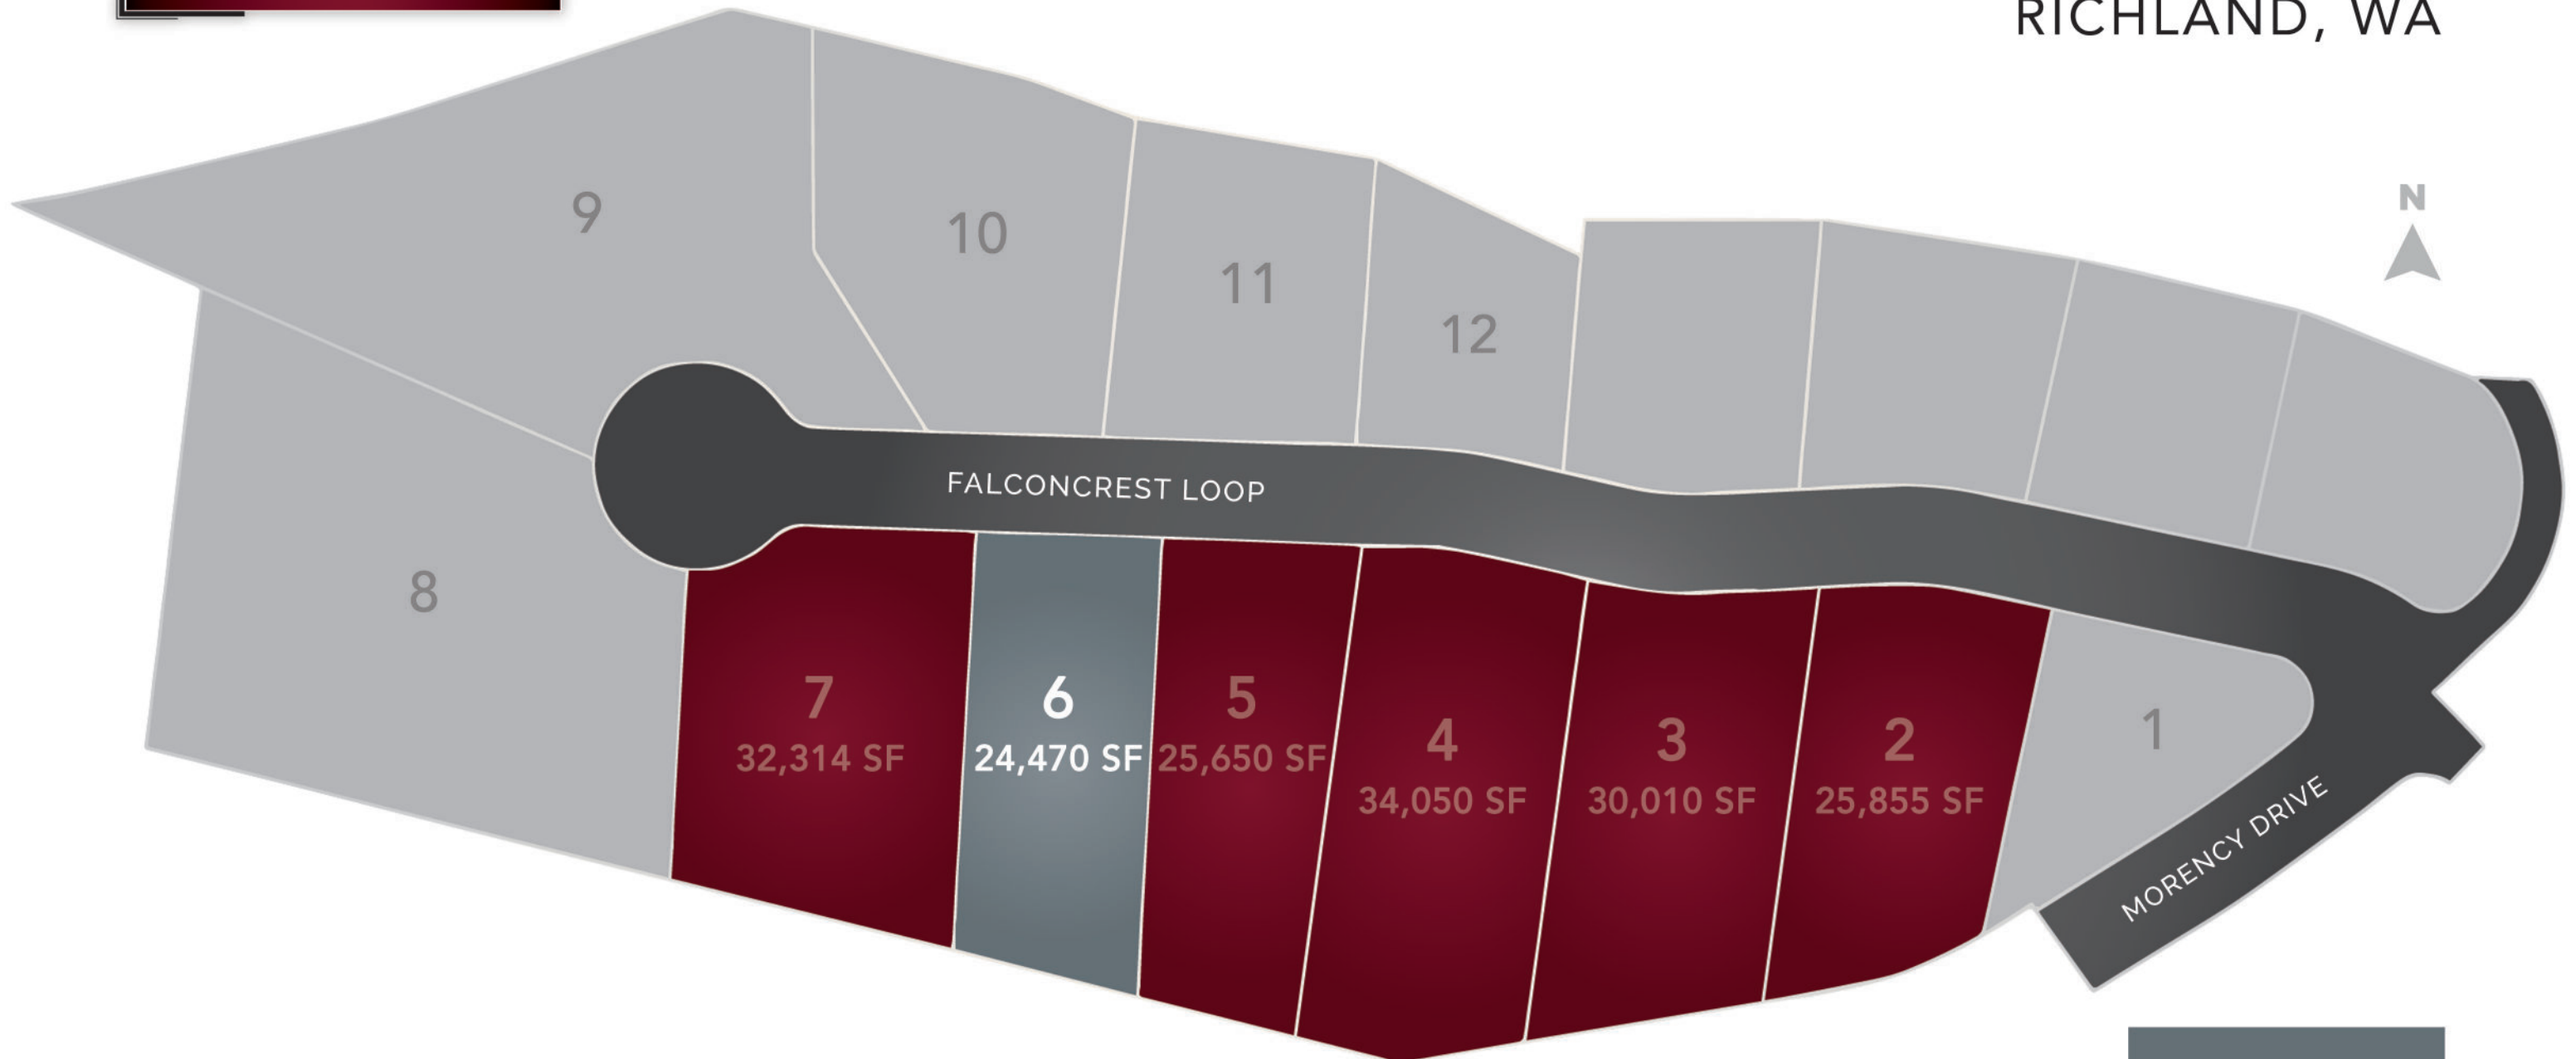

THE BEST EXPERIENCE

FALCONRIDGE

RICHLAND, WA

FLOOR PLAN	SQFT	BED	BATH	GARAGE	PRICE
SOPRANO BASEMENT	3251	5	3	3	\$961,200
INTERLUDE BASEMENT	3790	6	3	3	\$1,026,200
VIOLA BASEMENT	3808	5	3.5	3	\$1,009,200
ARIA BASEMENT	4725	5	3	3	\$1,117,200

- AVAILABLE
- UNAVAILABLE
- SOLD