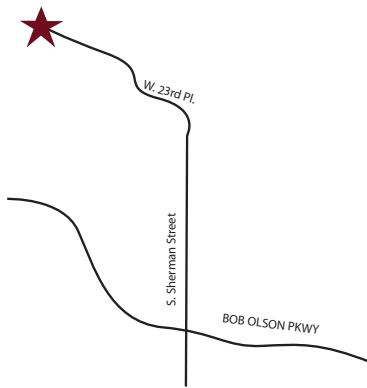

# AVAILABLE in Southcliffe

Sonata

Lot#5

Tempo III

Lot#14

Lot# Floorplan Address

5 Sonata 7521 W 22nd Ave  
14 Tempo III 7549 W 23rd Ave

2855 3 2.5 3  
2986 3 2.5 3

From Bob Olson Pkwy. North on Sherman/becomes 23rd/Belfair. Rt on 22nd. Left on Colorado. Left 22nd Place/private drive

**Ask about the new lot available!**

GINGER JENKS  
509.845.9451

Broker/REALTOR®  
Ginger.J@c21-tc.com