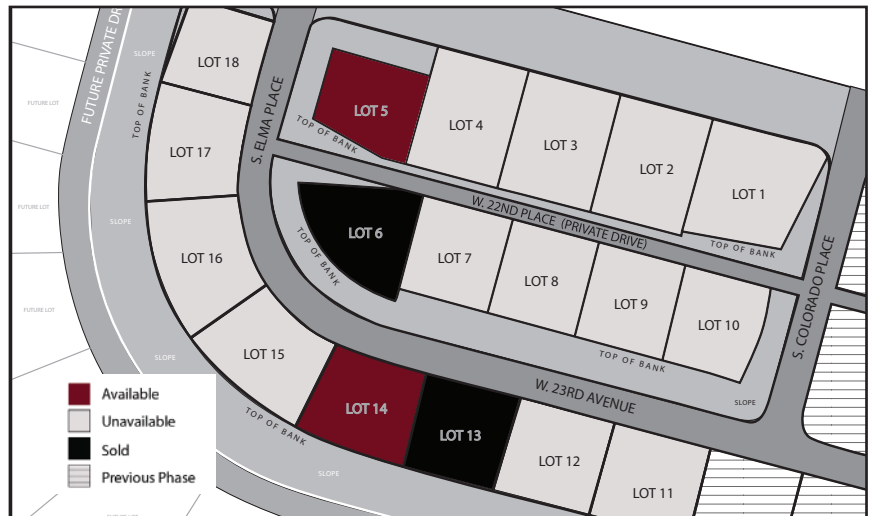

# AVAILABLE in Southcliffe

Sonata

Lot#5

Tempo III

Lot#14

Lot# Floorplan Address

5 Sonata 7521 W 22nd Ave  
14 Tempo III 7549 W 23rd Ave

2855 3 2.5 3  
2986 3 2.5 3

From Bob Olson Pkwy. North on Sherman/becomes 23rd/Belfair. Rt on 22nd. Left on Colorado. Left 22nd Place/private drive

**Ask about the new lot available!**

GINGER JENKS  
509.845.9451

Broker/REALTOR®  
Ginger.J@c21-tc.com