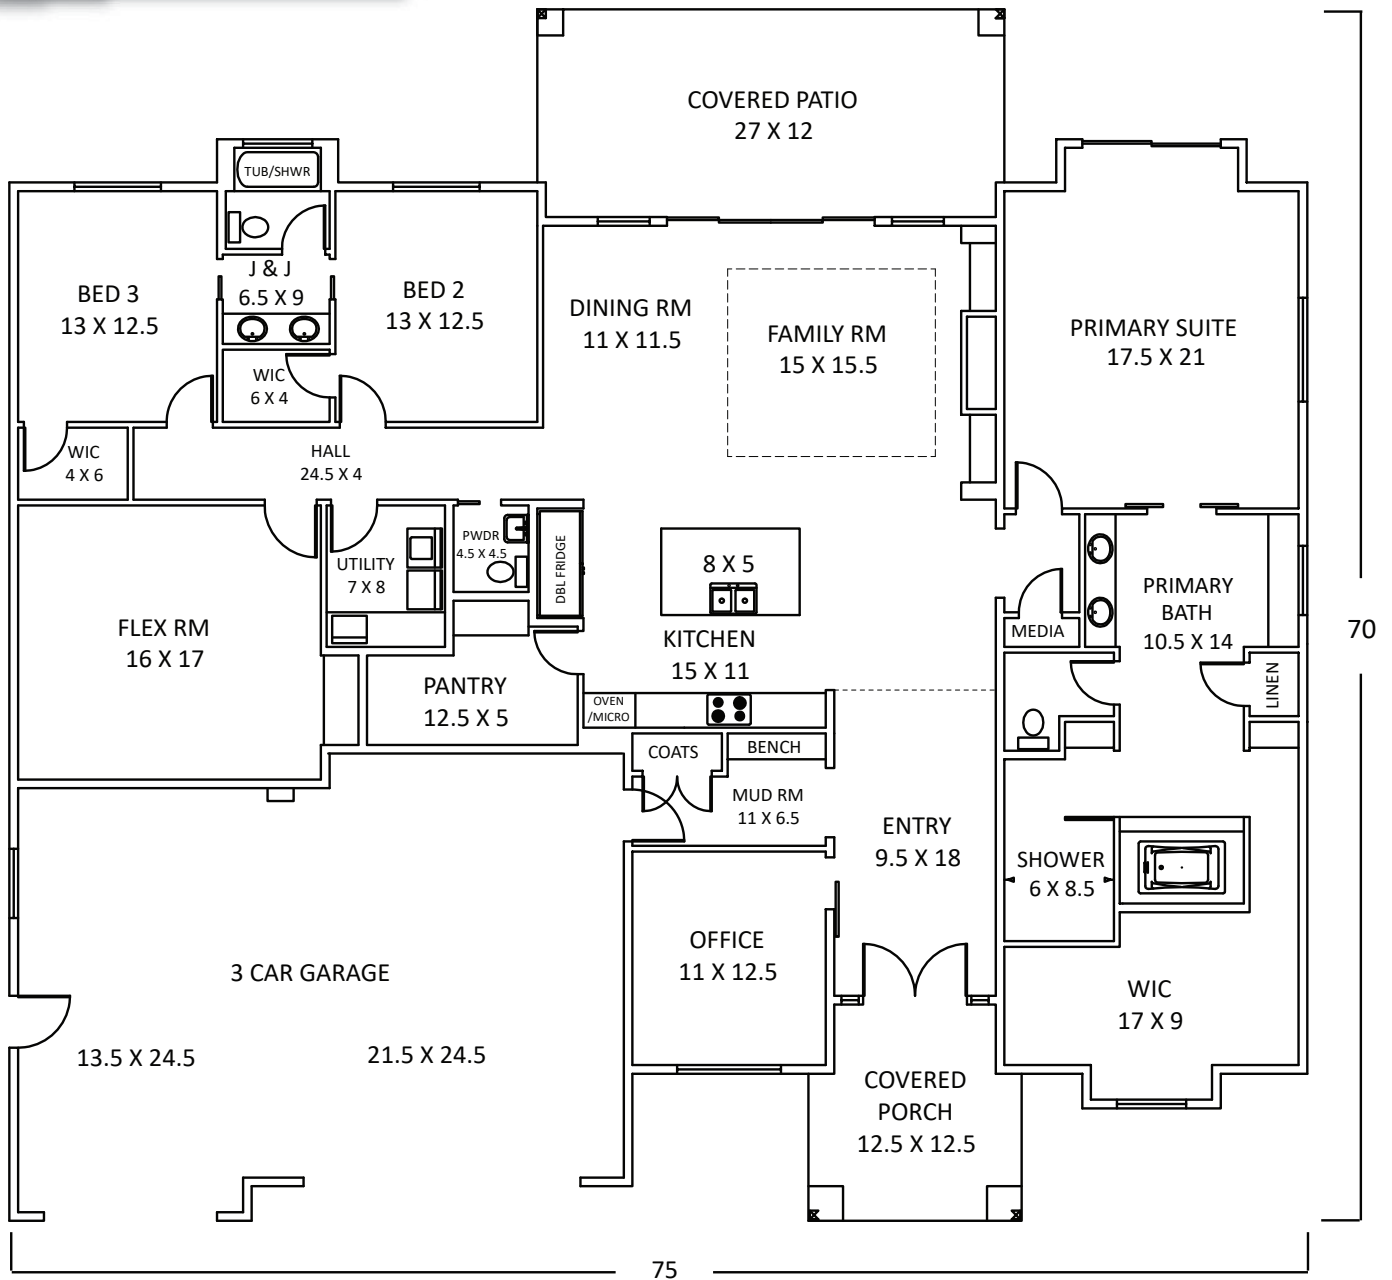

THE *Symphony Flex*

 3195
  3
  2 FULL
1 HALF
  3

FEATURES

- Award Wining Primary Suite!
- Stunning Primary Suite
- Raised Ceilings
- Tile in laundry & Bathroom
- Huntwood Soft Close Cabinets
- Large Kitchen Island
- Quartz Countertops
- Oversized Pantry
- Large 16 x 17 Flex Room
- Large Covered Patio & Porch

Find more floorplans at WWW.HOMESBYPRODIGY.COM
 2055 N Steptoe St, Ste 110, Kennewick WA 99336 509-737-6227

Photos are of previously built homes and may contain upgrades.

THE Symphony Flex

3195 SF

THE BEST EXPERIENCE