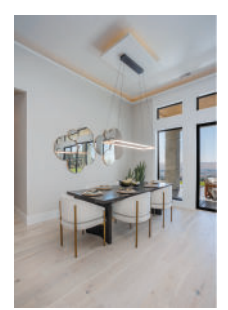

THE *Symphony Flex*

 3195
  3
  2 FULL
1 HALF
  3

FEATURES

- Award Wining Primary Suite!
- Stunning Primary Suite
- Raised Ceilings
- Tile in laundry & Bathroom
- Huntwood Soft Close Cabinets
- Large Kitchen Island
- Quartz Countertops
- Oversized Pantry
- Large 16 x 17 Flex Room
- Large Covered Patio & Porch

Find more floorplans at WWW.HOMESBYPRODIGY.COM
 2055 N Steptoe St, Ste 110, Kennewick WA 99336 509-737-6227

Photos are of previously built homes and may contain upgrades.

THE Symphony Flex

3195 SF

THE BEST EXPERIENCE