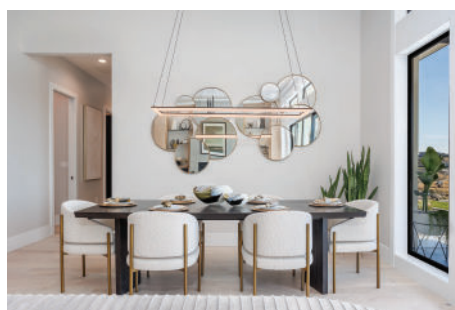

THE Symphony Flex

3195 SF

THE BEST EXPERIENCE