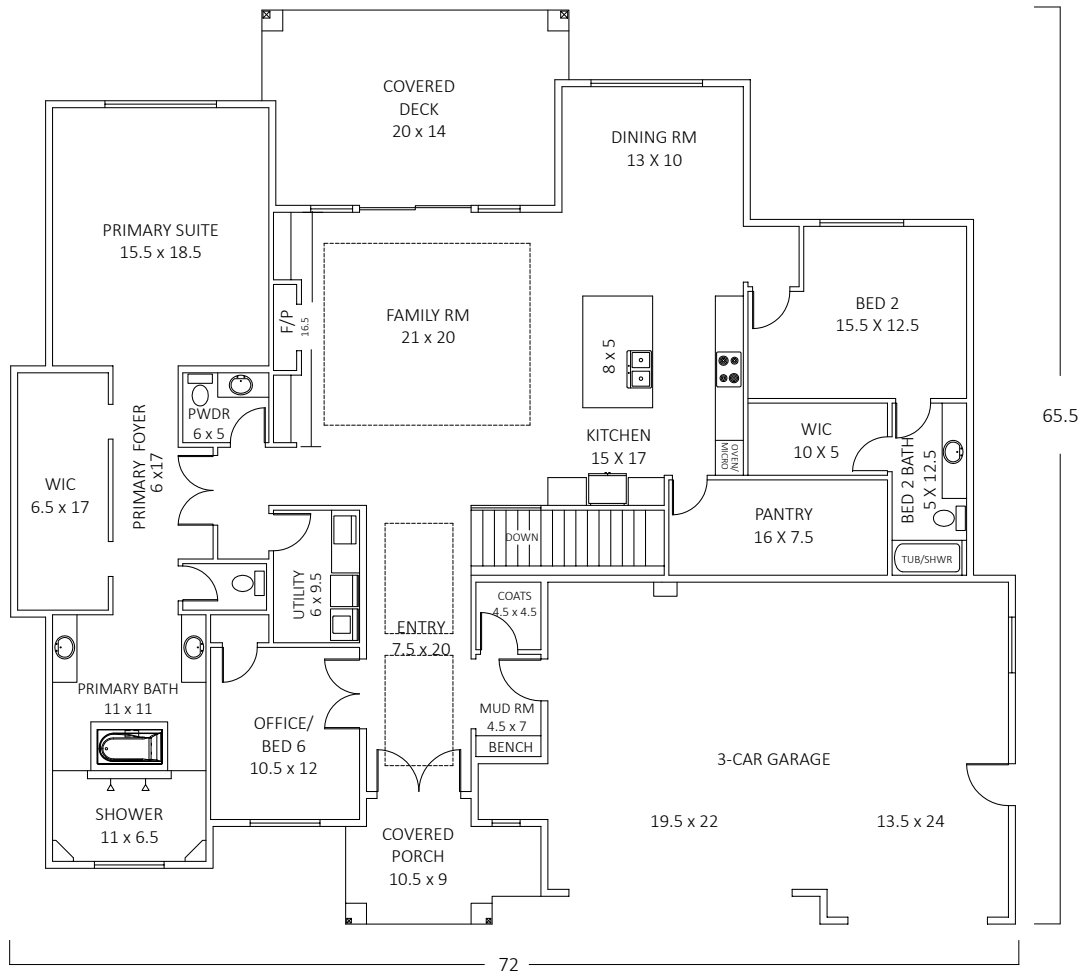

DRIVEN BY PASSION,
DEFINED BY EXCELLENCE.

 4,727	 6
SQ FT	BEDS
 3.5	 3
BATHS	GARAGE

Aria Basement

HUGE REC. ROOM | SPA LIKE PRIMARY BATH | DEDICATED FLEX ROOM

Images may not directly relate to the floor plan. Images may contain upgrades.
For more information, contact us at 509.737.6226. or office@homesbyprodigy.com.

MAIN 2,620SF

BSMT 2,105 SF

Images may not directly relate to the floor plan. Images may contain upgrades.
 For more information, contact us at 509.737.6226. or office@homesbyprodigy.com.