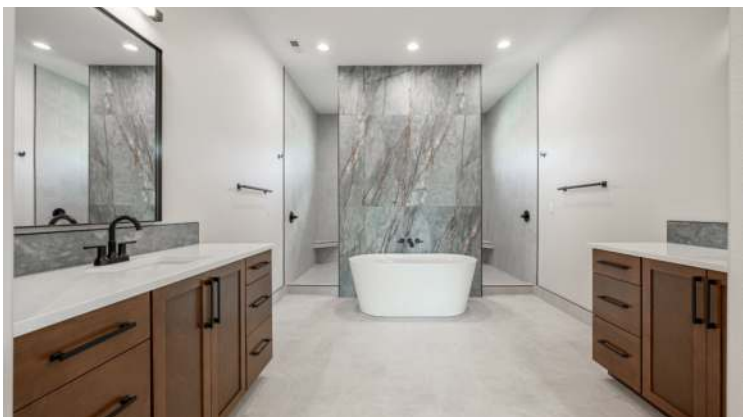

DRIVEN BY PASSION,
DEFINED BY EXCELLENCE.

 4,727	 6
SQ FT	BEDS
 3.5	 3
BATHS	GARAGE

Aria Basement

HUGE REC. ROOM | SPA LIKE PRIMARY BATH | DEDICATED FLEX ROOM

Images may not directly relate to the floor plan. Images may contain upgrades.
For more information, contact us at 509.737.6226. or office@homesbyprodigy.com.