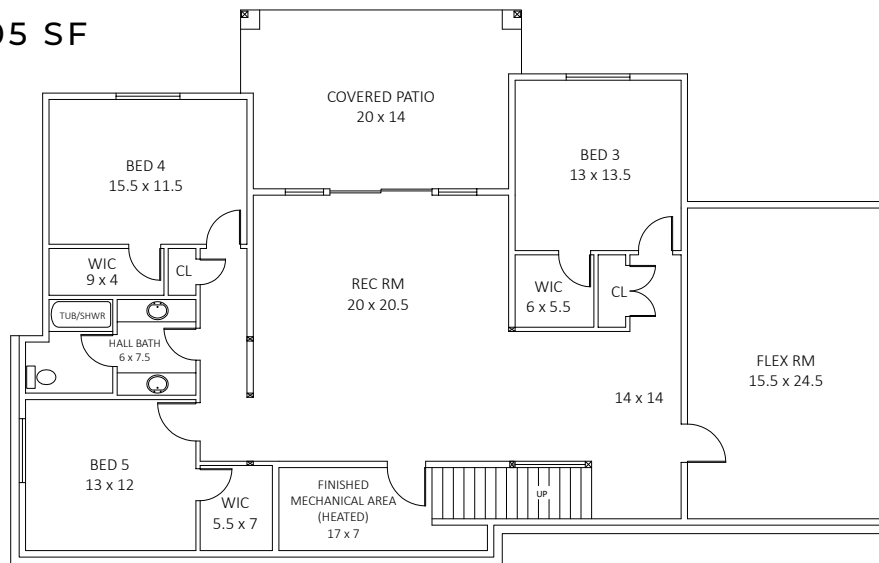

DRIVEN BY PASSION,
DEFINED BY EXCELLENCE.

 4,727	 6
SQ FT	BEDS
 3.5	 3
BATHS	GARAGE

Aria Basement

HUGE REC. ROOM | SPA LIKE PRIMARY BATH | DEDICATED FLEX ROOM

Images may not directly relate to the floor plan. Images may contain upgrades.
For more information, contact us at 509.737.6226. or office@homesbyprodigy.com.

MAIN 2,620SF

BSMT 2,105 SF

Images may not directly relate to the floor plan. Images may contain upgrades.
 For more information, contact us at 509.737.6226. or office@homesbyprodigy.com.