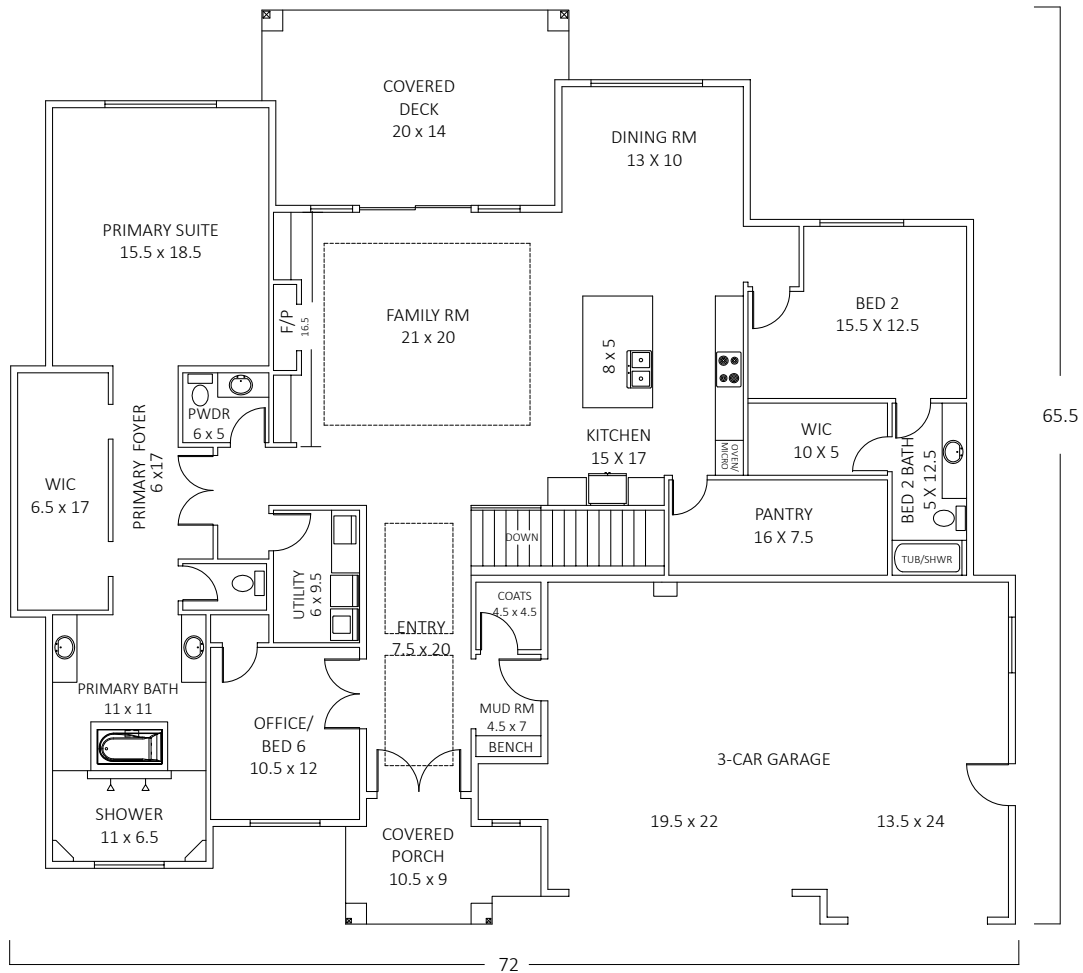

	4,727		6
SQ FT		BEDS	
	3.5		3
BATHS		GARAGE	

Aria Basement

HUGE REC. ROOM | SPA LIKE PRIMARY BATH | DEDICATED FLEX ROOM

MAIN 2,620SF

BSMT 2,105 SF