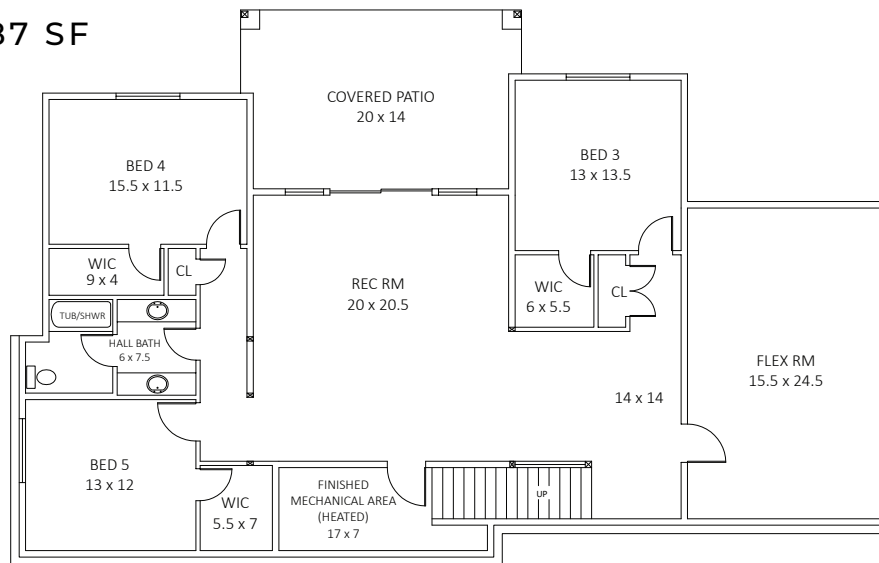

DRIVEN BY PASSION,
DEFINED BY EXCELLENCE.

	4,607		6
SQ FT		BEDS	
	3.5		3
BATHS		GARAGE	

Aria Basement

HUGE REC. ROOM | SPA LIKE PRIMARY BATH | DEDICATED FLEX ROOM

Images may not directly relate to the floor plan. Images may contain upgrades.
For more information, contact us at 509.737.6226. or office@homesbyprodigy.com.

MAIN 2,620SF

BSMT 1,987 SF

Images may not directly relate to the floor plan. Images may contain upgrades.
 For more information, contact us at 509.737.6226. or office@homesbyprodigy.com.