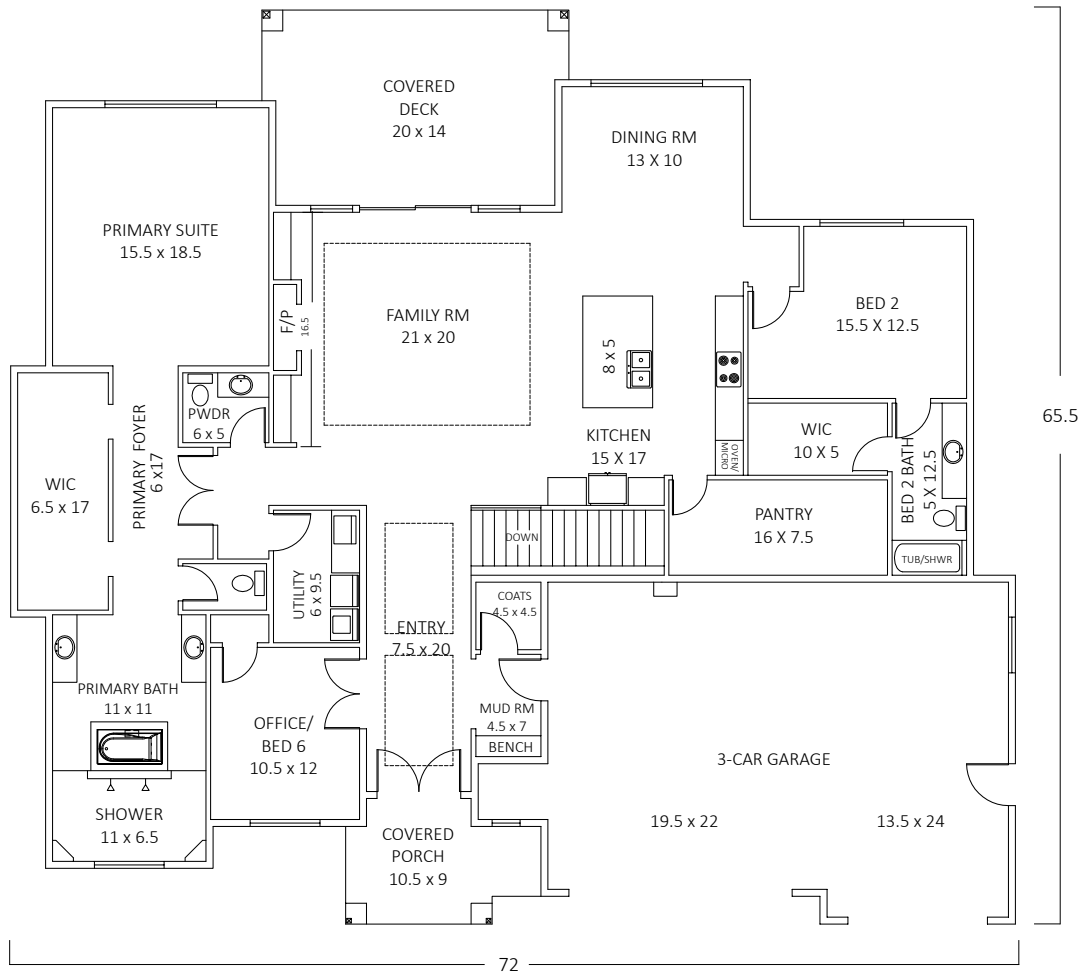

DRIVEN BY PASSION,
DEFINED BY EXCELLENCE.

	4,607		6
SQ FT		BEDS	
	3.5		3
BATHS		GARAGE	

Aria Basement

HUGE REC. ROOM | SPA LIKE PRIMARY BATH | DEDICATED FLEX ROOM

Images may not directly relate to the floor plan. Images may contain upgrades.
For more information, contact us at 509.737.6226. or office@homesbyprodigy.com.

MAIN 2,620SF

BSMT 1,987 SF

Images may not directly relate to the floor plan. Images may contain upgrades.
 For more information, contact us at 509.737.6226. or office@homesbyprodigy.com.