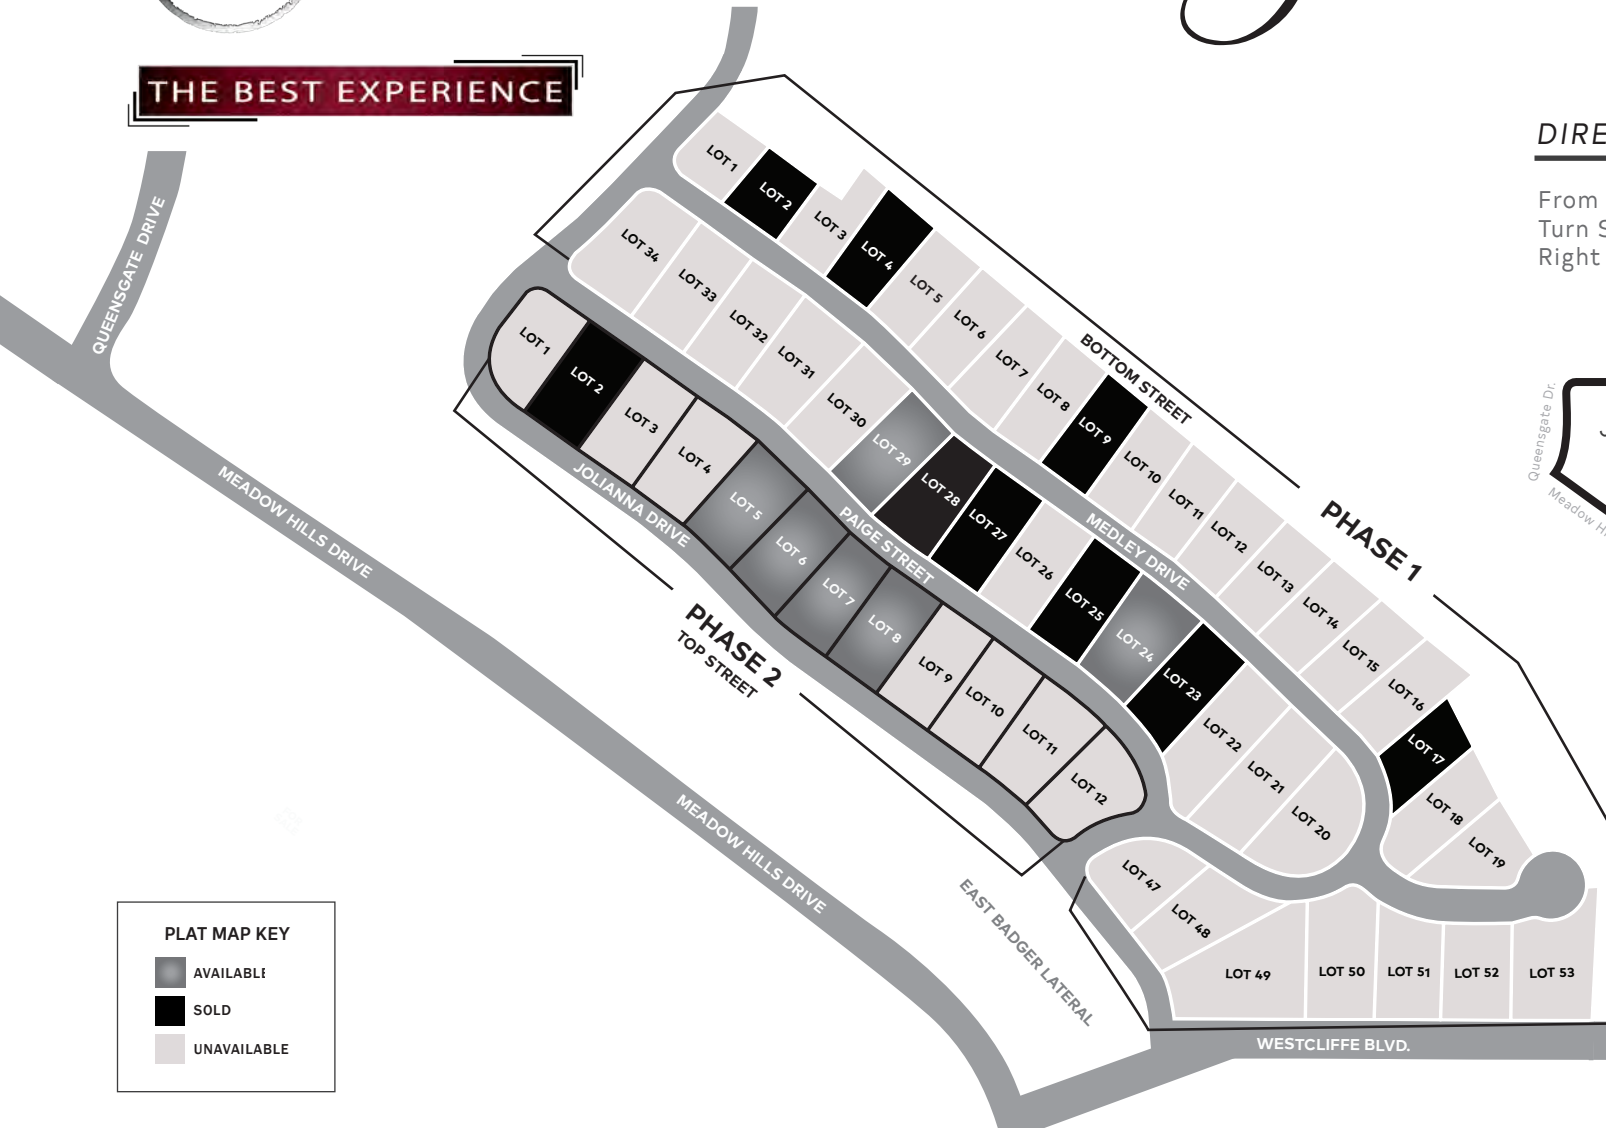

THE BEST EXPERIENCE

Jolianna Heights

DIRECTIONS

From Keene Rd.
Turn South on Westcliffe Blvd.
Right on Jolianna Dr.

PLAT MAP KEY

- AVAILABLE
- SOLD
- UNAVAILABLE

GINGER JENKS | (509) 845-9451 | GINGER.J@C21-TC.COM

CENTURY 21
Tri-Cities