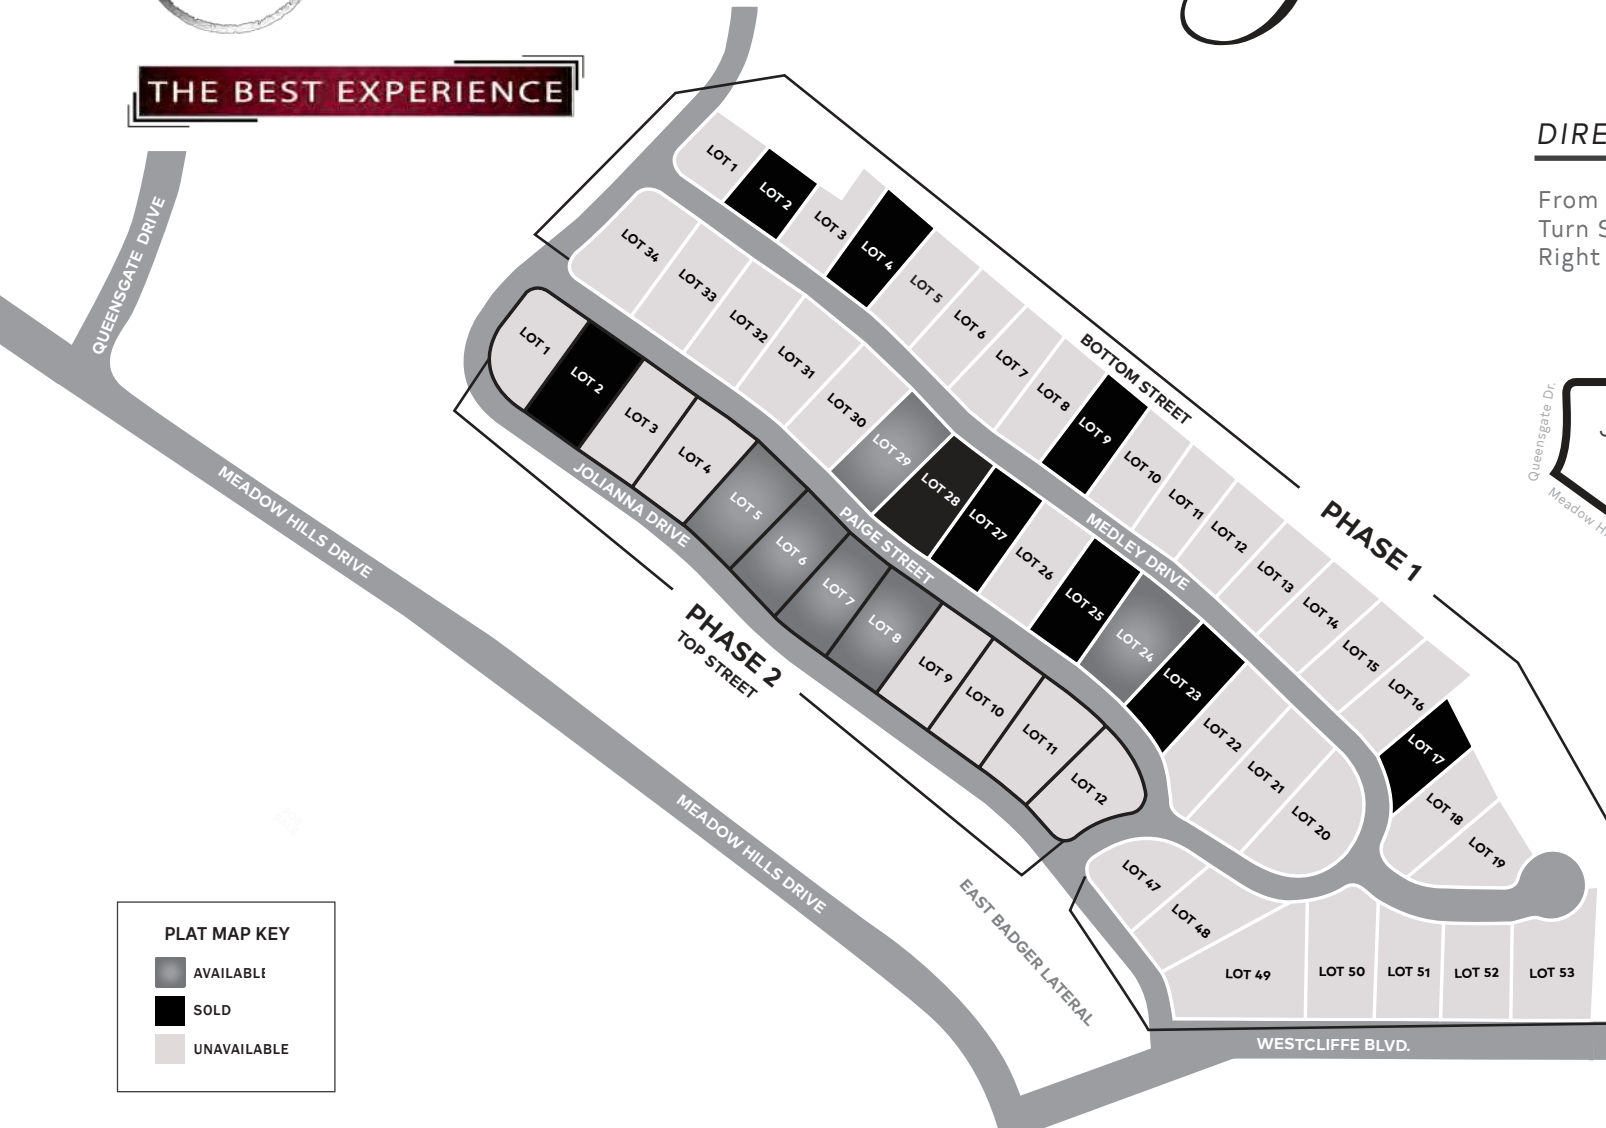

# Jolianna Heights

## DIRECTIONS

From Keene Rd.  
Turn South on Westcliffe Blvd.  
Right on Jolianna Dr.

**PLAT MAP KEY**

- AVAILABLE
- SOLD
- UNAVAILABLE

GINGER JENKS | (509) 845-9451 | GINGER.J@C21-TC.COM

**CENTURY 21**  
Tri-Cities