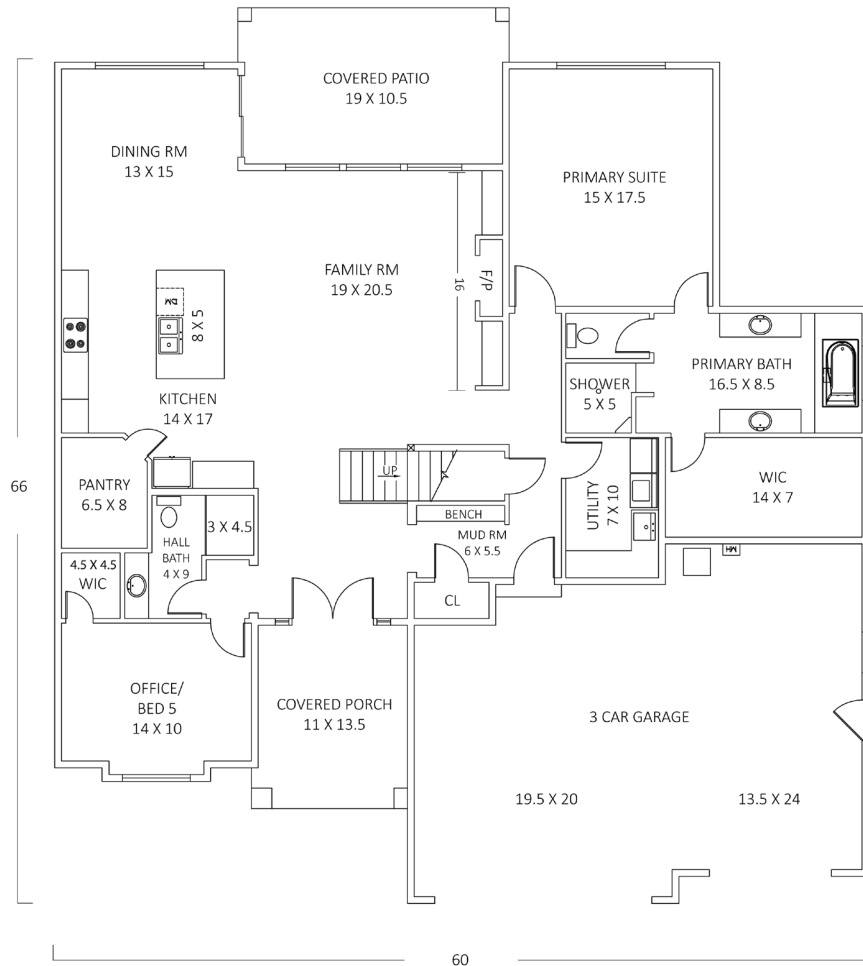

	3,154		5
SQ FT		BEDS	
	3		3
BATHS		GARAGE	

Viola II

8' x 5' ISLAND | LARGE FAMILY ROOM | PRIMARY SUITE ON MAIN LEVEL

MAIN 2,188 SF

UPPER 966 SF