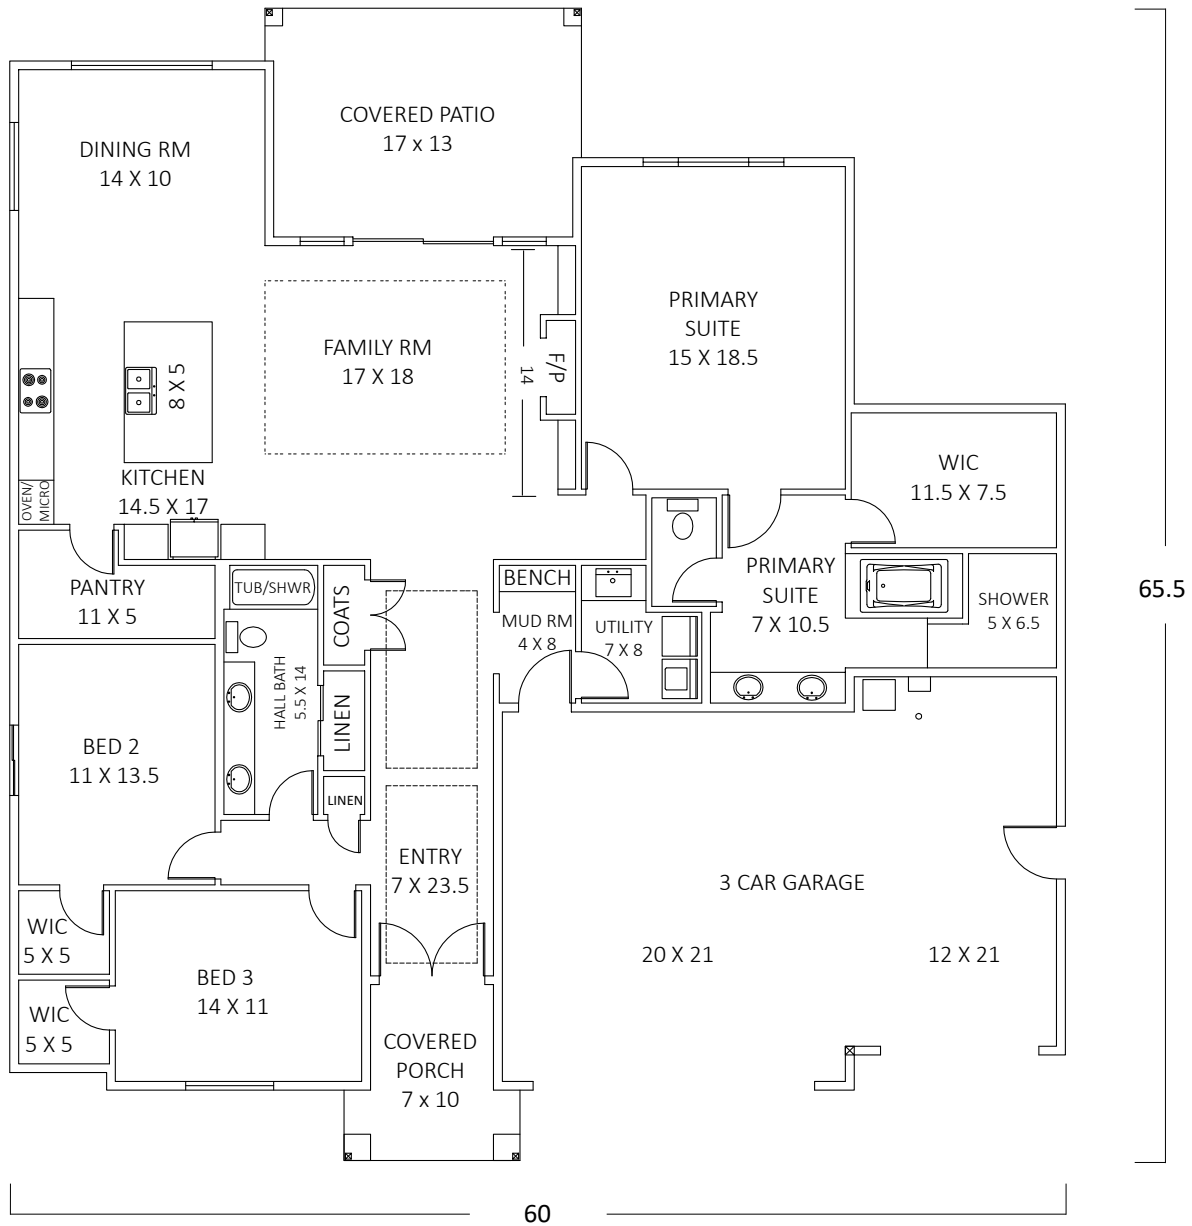

DRIVEN BY PASSION,
DEFINED BY EXCELLENCE.

 2,256	 3
SQ FT	BEDS
 2	 3
BATHS	GARAGE

Soprano

LARGE WALK-IN SHOWER | LARGE PANTRY | LARGE COVERED PATIO

Images may not directly relate to the floor plan. Images may contain upgrades.
For more information, contact us at 509.737.6226. or office@homesbyprodigy.com.

2,256 SQ FT

Images may not directly relate to the floor plan. Images may contain upgrades.
For more information, contact us at 509.737.6226. or office@homesbyprodigy.com.