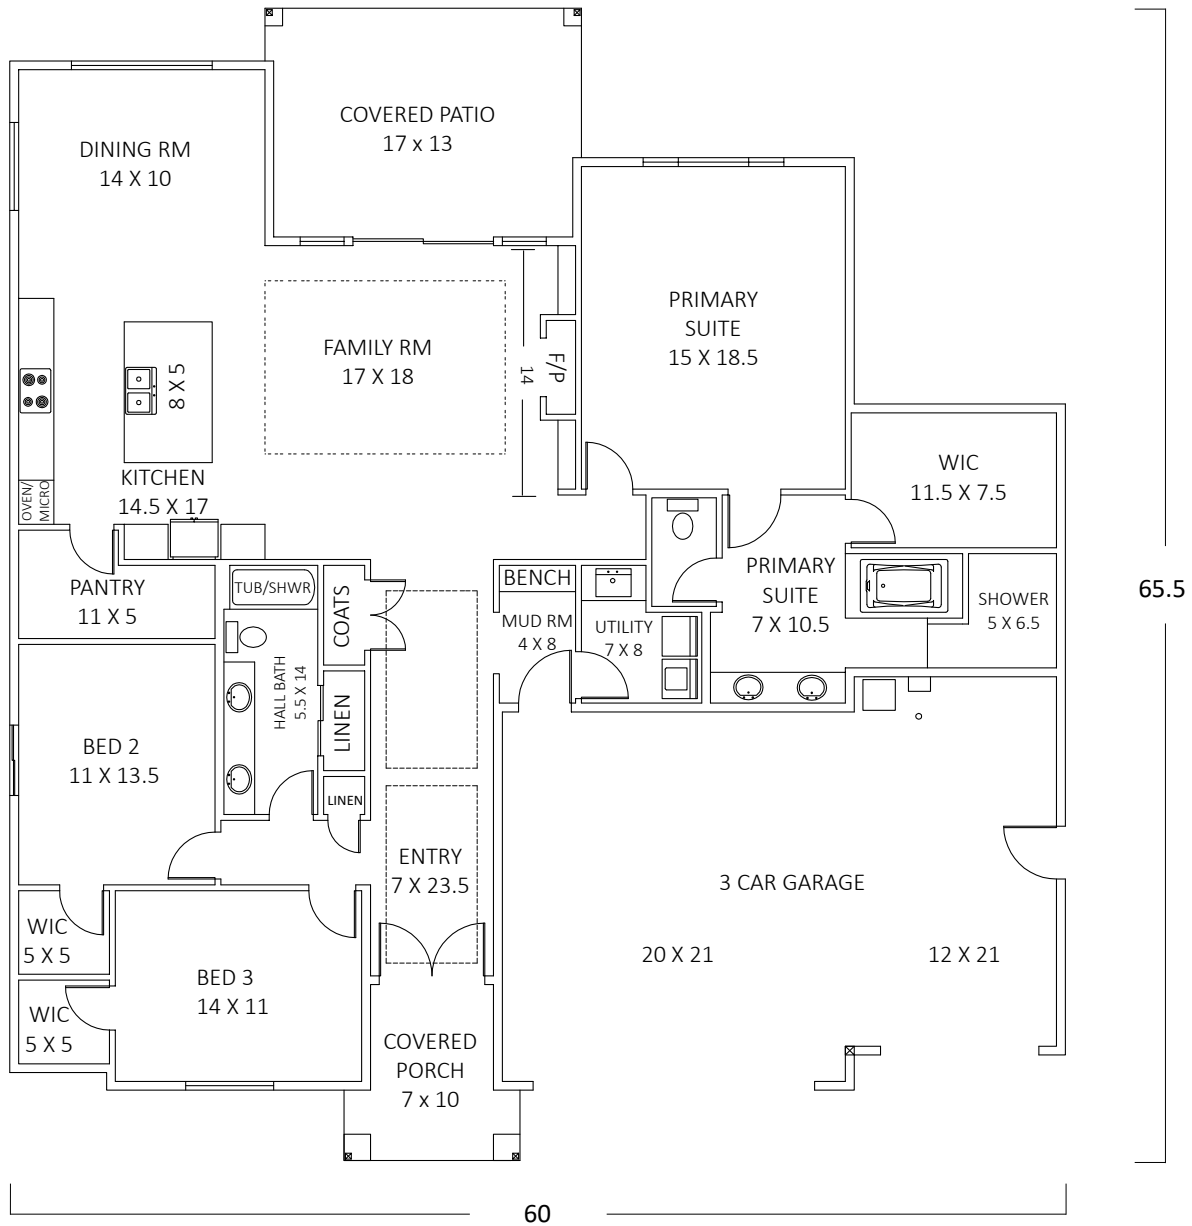

DRIVEN BY PASSION,
DEFINED BY EXCELLENCE.

	2,256		3
SQ FT		BEDS	
	2		3
BATHS		GARAGE	

Soprano

LARGE WALK-IN SHOWER | LARGE PANTRY | LARGE COVERED PATIO

Images may not directly relate to the floor plan. Images may contain upgrades.
For more information, contact us at 509.737.6226. or office@homesbyprodigy.com.

2,256 SQ FT

Images may not directly relate to the floor plan. Images may contain upgrades.
For more information, contact us at 509.737.6226. or office@homesbyprodigy.com.