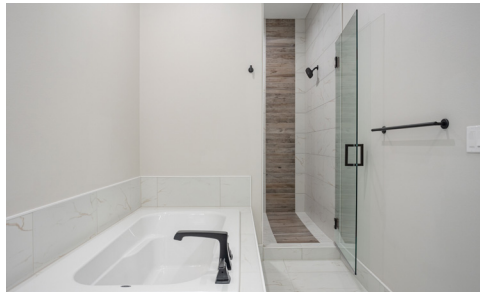

2,256 SQ FT

Images may not directly relate to the floor plan. Images may contain upgrades.
For more information, contact us at 509.737.6226. or office@homesbyprodigy.com.