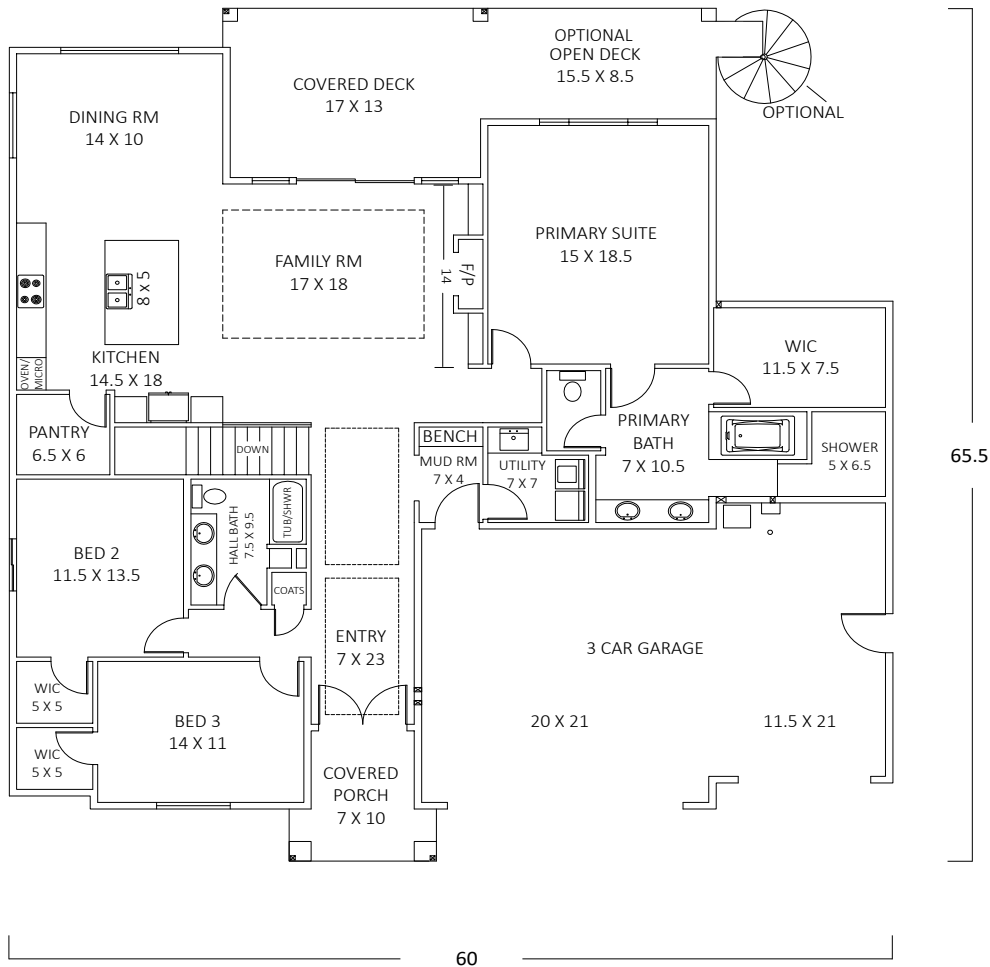

DRIVEN BY PASSION,
DEFINED BY EXCELLENCE.

 3,251	 5
SQ FT	BEDS
 3	 3
BATHS	GARAGE

Soprano Basement

LARGE DECK & PATIO | LIVING ROOM BUILT-INS | LARGE REC ROOM

Images may not directly relate to the floor plan. Images may contain upgrades.
For more information, contact us at 509.737.6226. or office@homesbyprodigy.com.

MAIN 2,256 SF

BSMT 995 SF