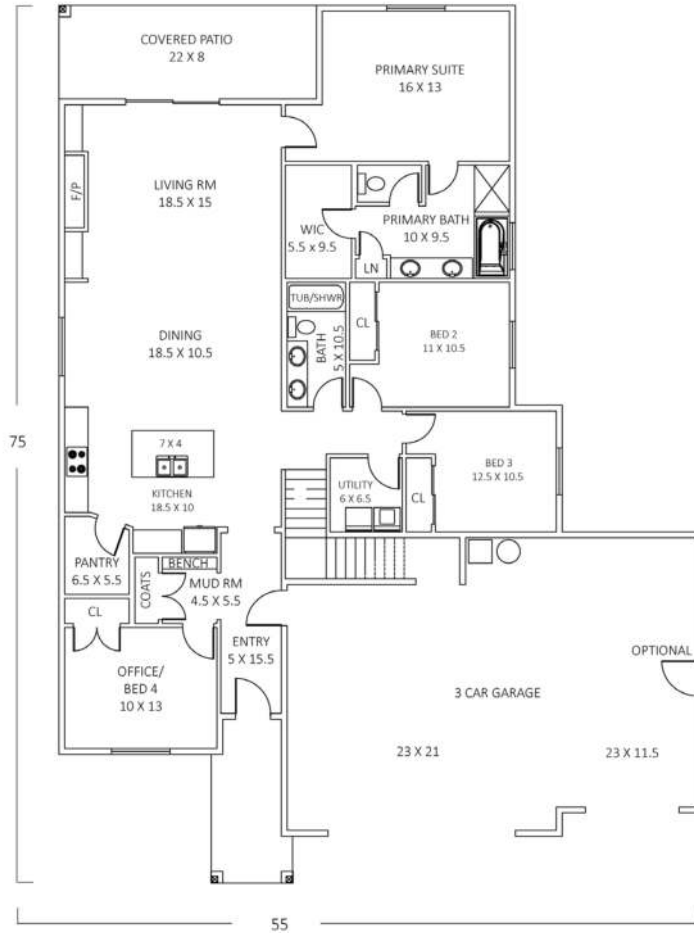

DRIVEN BY PASSION,
DEFINED BY EXCELLENCE.

| | |
|---|---|
|  2,403 |  3 |
| SQ FT | BEDS |
|  2 |  3 |
| BATHS | GARAGE |

Legato Bonus

LARGE PANTRY | 7'x4' ISLAND | BONUS ROOM WITH FULL BATH

Images may not directly relate to the floor plan. Images may contain upgrades.
For more information, contact us at 509.737.6226. or office@homesbyprodigy.com.

MAIN 2,049 SF

UPPER 354 SF