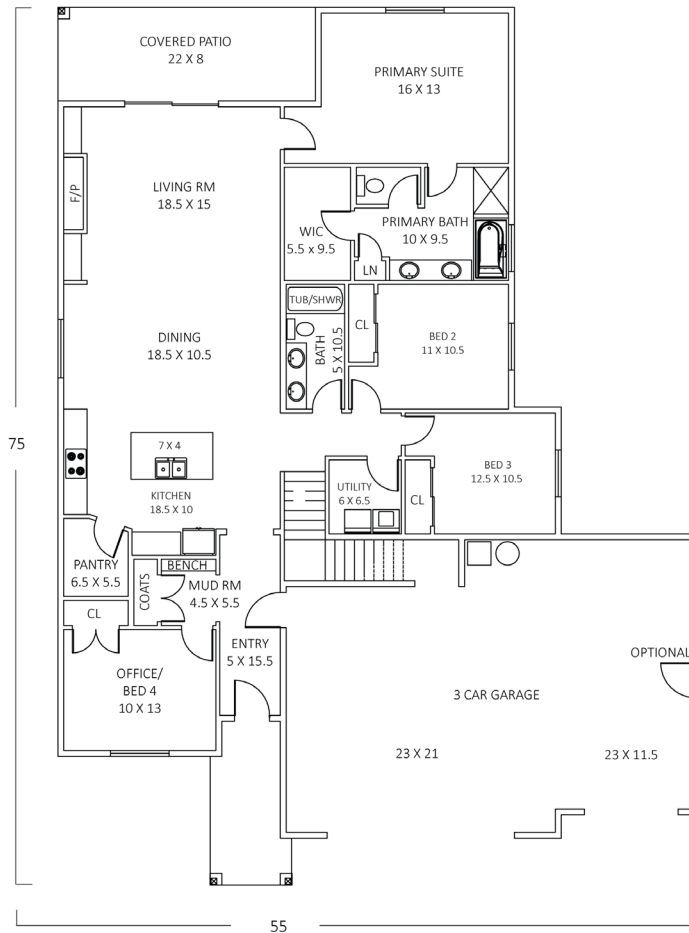

## Legato Bonus

LARGE PANTRY | 7'x4' ISLAND | BONUS ROOM WITH FULL BATH

Images may not directly relate to the floor plan. Images may contain upgrades.  
For more information, contact us at 509.737.6226. or office@homesbyprodigy.com.

## MAIN 2,049 SF

## UPPER 354 SF