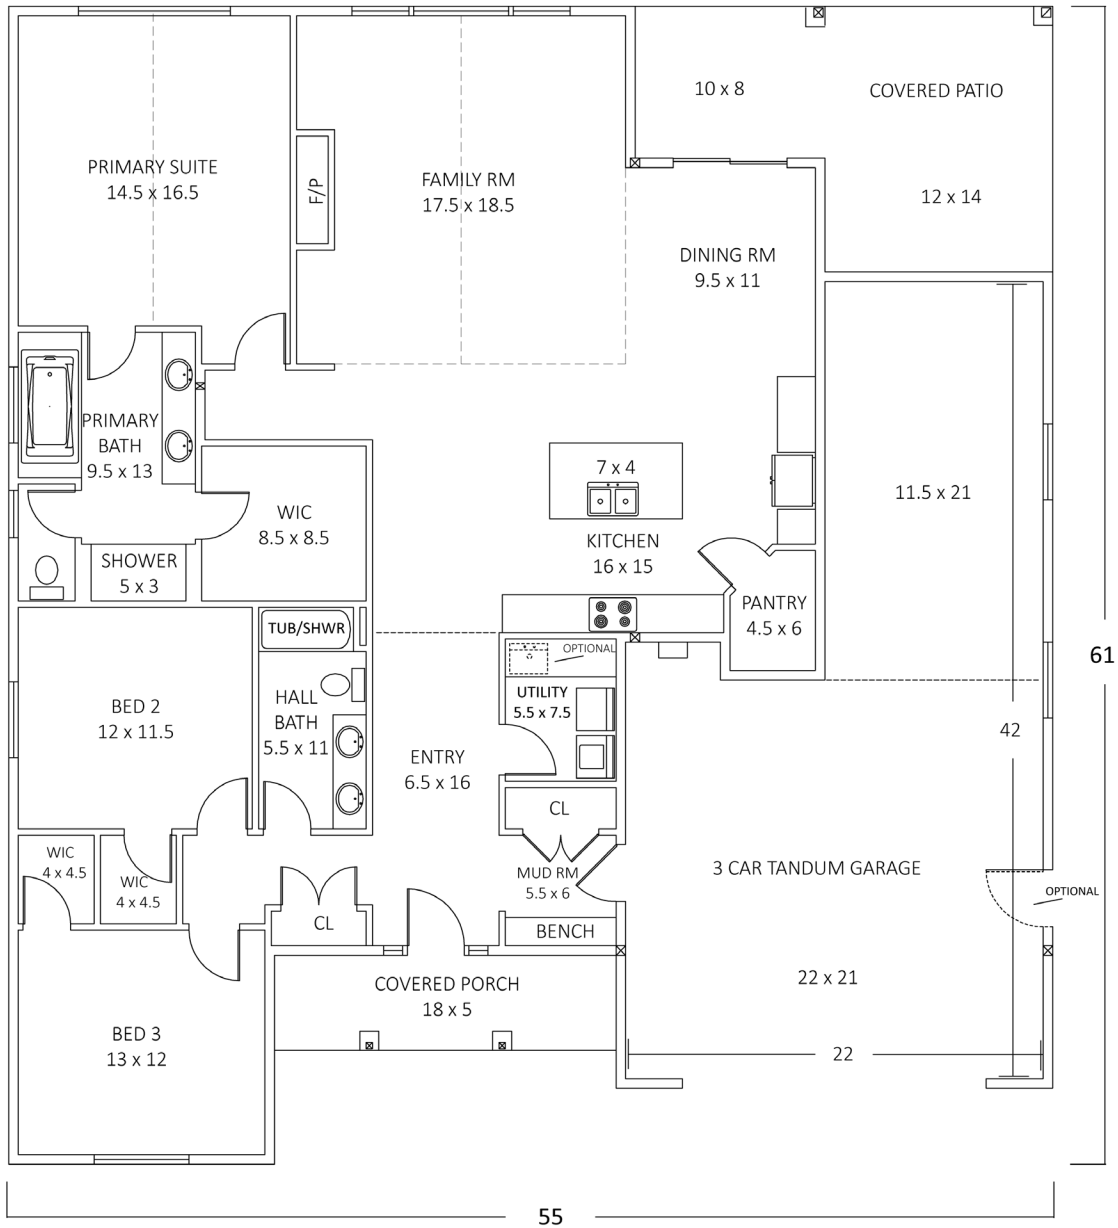

DRIVEN BY PASSION,
DEFINED BY EXCELLENCE.

 2,062	 3
SQ FT	BEDS
 2	 3
BATHS	GARAGE

Interlude

VAULTED FAMILY ROOM | 16' FOYER | COVERED PATIO

Images may not directly relate to the floor plan. Images may contain upgrades.
For more information, contact us at 509.737.6226. or office@homesbyprodigy.com.

2,062 SQ FT

Images may not directly relate to the floor plan. Images may contain upgrades.
For more information, contact us at 509.737.6226. or office@homesbyprodigy.com.