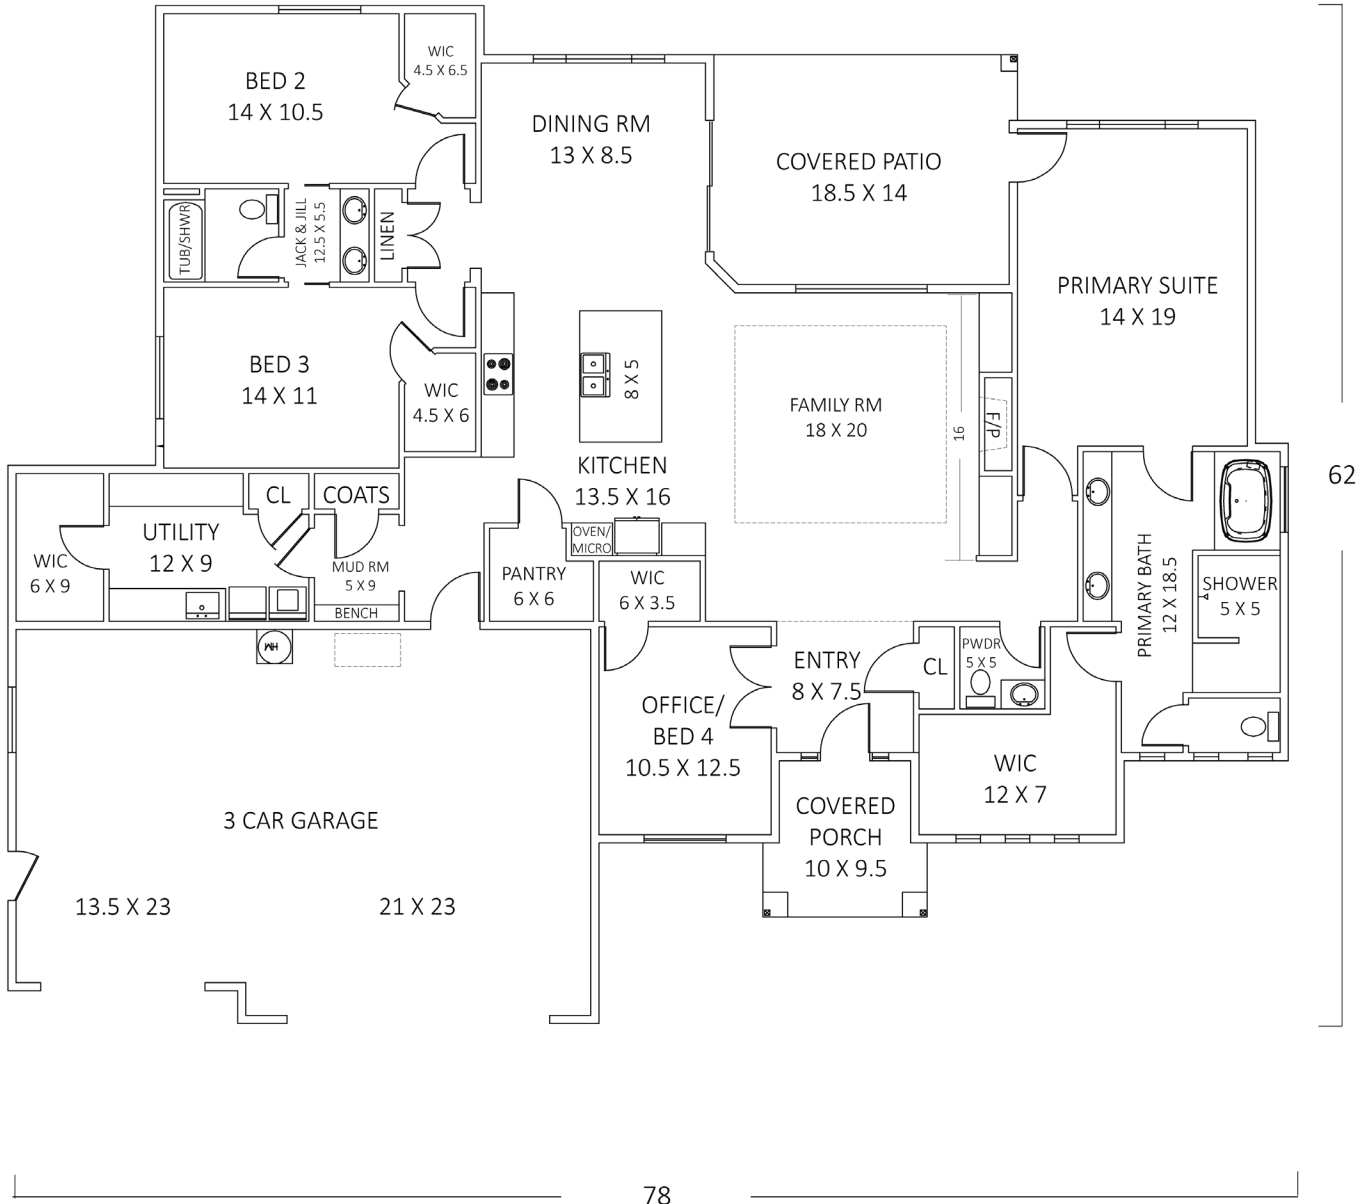

	2,668		4
SQ FT		BEDS	
	2.5		3
BATHS		GARAGE	

Encore

OVERSIZED UTILITY ROOM | COVERED PATIO | 8'X5' ISLAND

2,668 SQ FT

Images may not directly relate to the floor plan. Images may contain upgrades.
For more information, contact us at 509.737.6226. or office@homesbyprodigy.com.