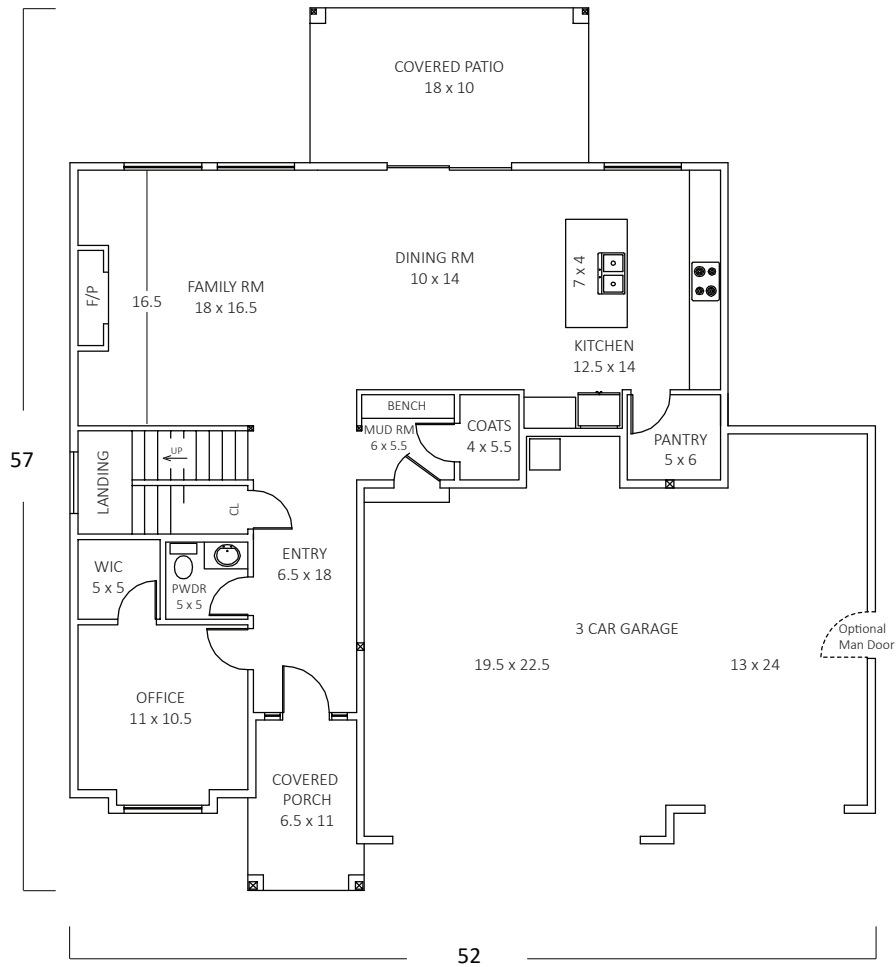

DRIVEN BY PASSION,
DEFINED BY EXCELLENCE.

 2,665	 5
SQ FT	BEDS
 2.5	 3
BATHS	GARAGE

Cello

7'X4' ISLAND | OPEN CONCEPT LIVING | HOME OFFICE

Images may not directly relate to the floor plan. Images may contain upgrades.
For more information, contact us at 509.737.6226. or office@homesbyprodigy.com.

MAIN 1223 SF

SECOND 1,442 SF